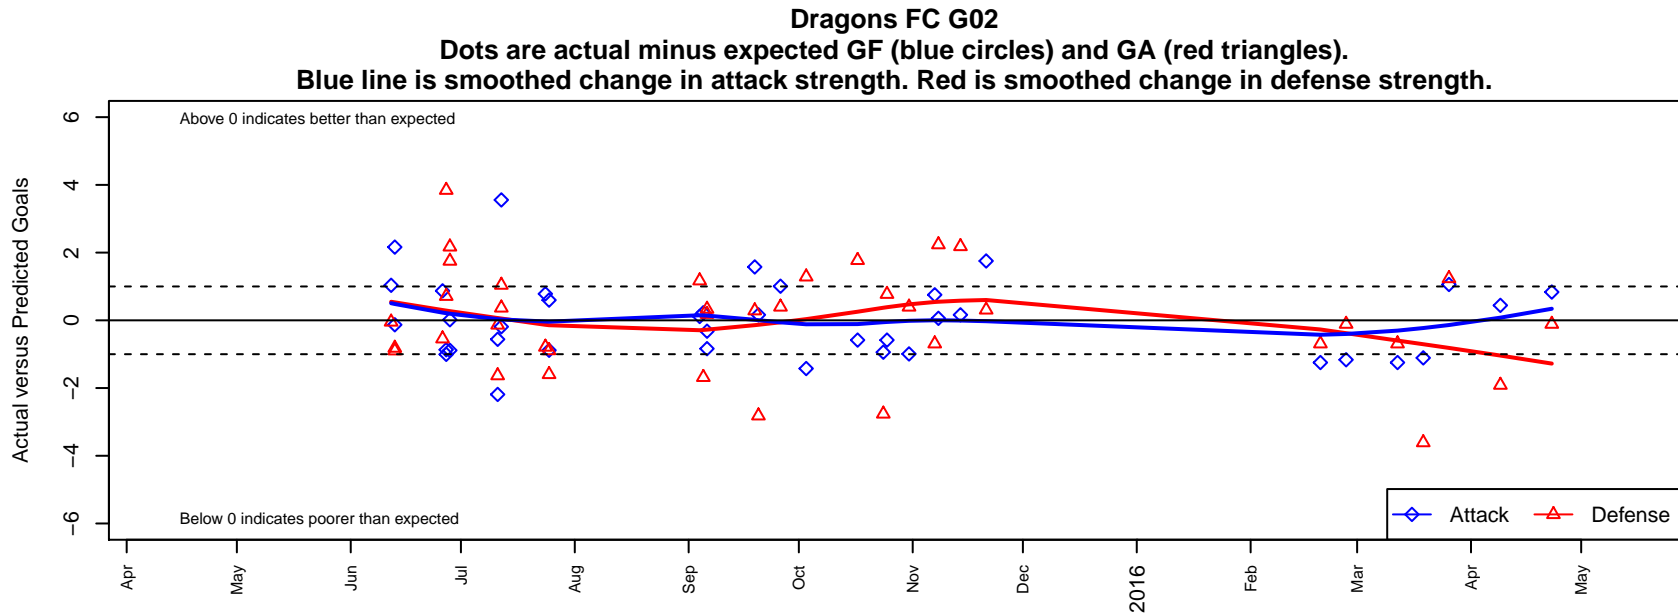

Dragons FC G02

Dragons FC
 Seattle, WA
 G02 total strength=883
 attack=2 defense=0.89
 fall league = PSPL WSPL 2 U13
 spr league = Spr PSPL SuperLeague 2 U13

alt names used:
 Dragons FC G02
 Dragons FC GU13
 Dragons FC GU13
 Dragons FC GU13
 Dragons FC GU13
 DRAGONS FCDRAGONS 02

**attack and defense variance (black dot)
relative to other teams
and top 10 in region**

**attack and defense rating
relative to others at age
and all opponents in last 13 months**

Performance relative to 13 month average