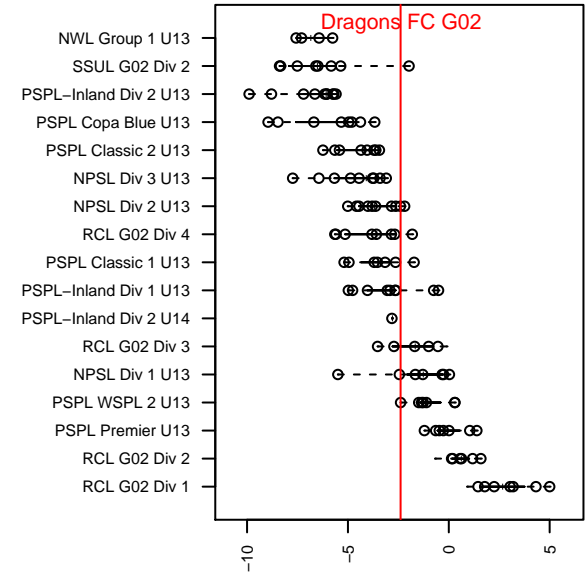

Dragons FC G02

Dragons FC
 Seattle, WA
 G02 total strength=883
 attack=2 defense=0.89
 fall league = PSPL WSPL 2 U13
 spr league = Spr PSPL SuperLeague 2 U13

alt names used:
 Dragons FC G02
 Dragons FC GU13
 Dragons FC GU13
 Dragons FC GU13
 Dragons FC GU13
 DRAGONS FCDRAGONS 02

**attack and defense variance (black dot)
relative to other teams
and top 10 in region**

**attack and defense rating
relative to others at age
and all opponents in last 13 months**

Performance relative to 13 month average