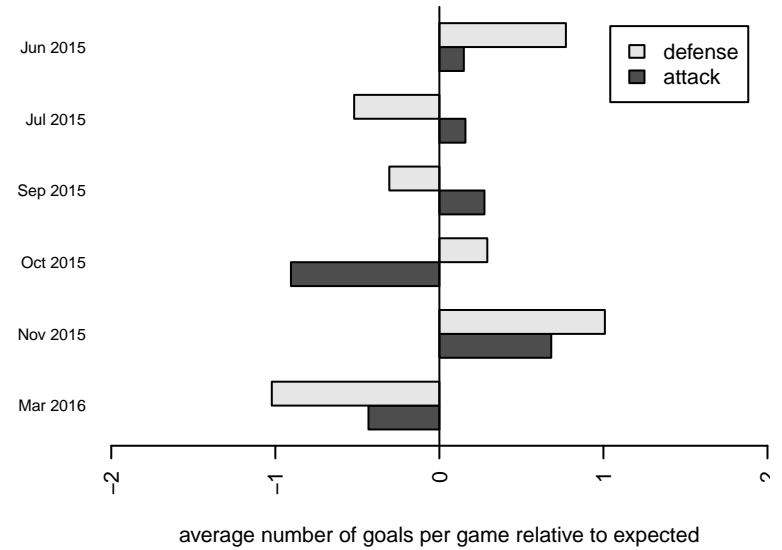

Performance relative to 13 month average